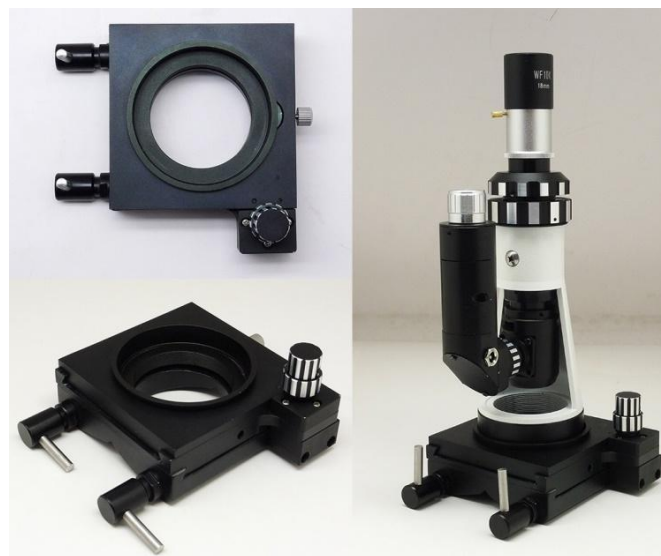

## Portable Metallurgical Microscope

Compact All-in-One  
Portable Design for  
Checking Metal  
Surface In Anywhere

Supply In Strong  
Aluminum Case, Magnet  
Stand Optional

Upgraded To **Digital**  
Portable Metallurgical  
Microscope

# ACCESSORIES

Total Magnification 100-400x

Coaxial Coarse & Fine Focus

LED Coaxial Illumination, Brightness Adjustable

Rechargeable Power

Polarizer & Analyzer Slides (Optional)

Portable Aluminum Case

Photo Adapter For SLR Digital Camera (Optional)

## Product Specification

M1 Portable Metallurgical Microscope		
Total Magnification	100-400x	
Mechanical Tube Length	160mm	
Head	Monocular Vertical Head	
Eyepiece	WF10X	
LWD Plan Objective(No Cover Glass)	PLL 10X/0.25 W.D. 7.3mm PLL 40X/0.65 W.D. 0.5mm	
Focusing	Coaxial Coarse & Fine Focus Knob, Focusing Range 36mm	
Light Source	LED Coaxial Illumination, Brightness Adjustable, Powered By Rechargeable Batteries (Battery NOT Included For Air Shipment)	
Packing	Portable Aluminum Case	
M1 Portable Metallurgical Microscope Optional Accessories		
Adapter	Photo Adapter For SLR Digital Camera Canon Series	1
	Photo Adapter For SLR Digital Camera Nikon Series	2
Polarizing Set	Polarizer & Analysiser Slides	3
LWD Plan Objective(No Cover Glass)	20x/0.40mm, WD8.6	4
	50x/0.70mm, WD2.20, Spring	5
	60x/0.75mm, WD1.34, Spring	6
	80x/0.80mm, WD0.96, Spring	7
	100x/1.25mm, WD0.33, Spring, Oil	8
Magnet Stand	Magnet Stand, X/Y Moving Range 10x10mm	9