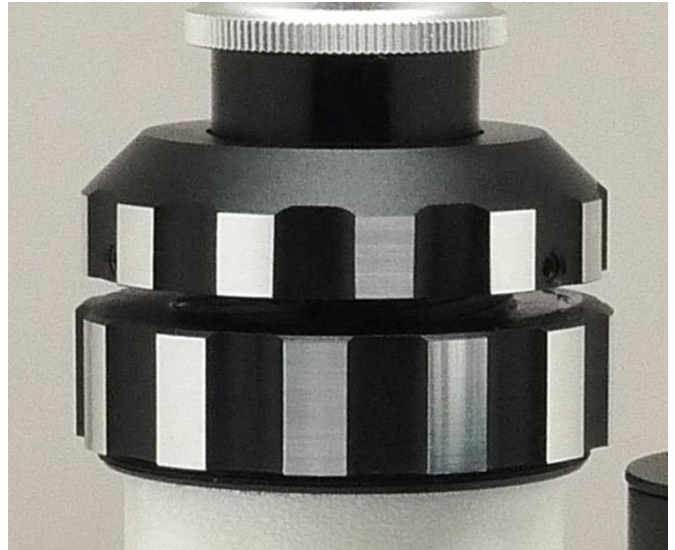

## Portable Metallurgical Microscope

Compact All-in-One  
Portable Design for  
Checking Metal  
Surface In Anywhere

Supply In Strong  
Aluminum Case, Magnet  
Stand Optional

Upgraded To **Digital**  
Portable Metallurgical  
Microscope

# ACCESSORIES

Total Magnification 100-400x

Coaxial Coarse & Fine Focus

LED Coaxial Illumination, Brightness Adjustable

Rechargeable Power

Polarizer & Analyzer Slides (Optional)

Portable Aluminum Case

Photo Adapter For SLR Digital Camera (Optional)