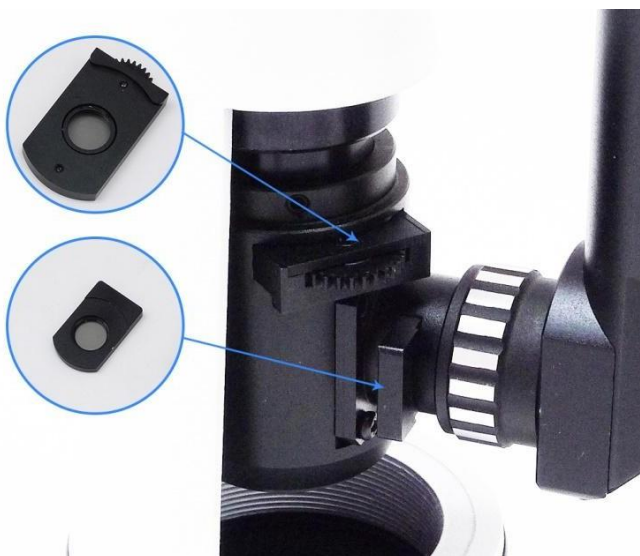

# ACCESSORIES

Total Magnification 100-400x

Coaxial Coarse & Fine Focus

LED Coaxial Illumination, Brightness Adjustable

Rechargeable Power

Polarizer & Analyzer Slides (Optional)

Portable Aluminum Case

Photo Adapter For SLR Digital Camera (Optional)

Magnet Stand (Optional)

## Product Specification

M1 Portable Metallurgical Microscope		
Total Magnification	100-400x	
Mechanical Tube Length	160mm	
Head	Monocular Vertical Head	
Eyepiece	WF10X	
LWD Plan Objective(No Cover Glass)	PLL 10X/0.25 W.D. 7.3mm PLL 40X/0.65 W.D. 0.5mm	
Focusing	Coaxial Coarse & Fine Focus Knob, Focusing Range 36mm	
Light Source	LED Coaxial Illumination, Brightness Adjustable, Powered By Rechargeable Batteries (Battery NOT Included For Air Shipment)	
Packing	Portable Aluminum Case	
M1 Portable Metallurgical Microscope Optional Accessories		
Adapter	Photo Adapter For SLR Digital Camera Canon Series	1
	Photo Adapter For SLR Digital Camera Nikon Series	2
Polarizing Set	Polarizer & Analysiser Slides	3
LWD Plan Objective(No Cover Glass)	20x/0.40mm, WD8.6	4
	50x/0.70mm, WD2.20, Spring	5
	60x/0.75mm, WD1.34, Spring	6
	80x/0.80mm, WD0.96, Spring	7
	100x/1.25mm, WD0.33, Spring, Oil	8
Magnet Stand	Magnet Stand, X/Y Moving Range 10x10mm	9